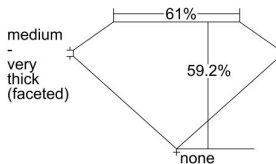

GIA®

FACSIMILE

GIA REPORT 7486665053

Verify this report at GIA.edu

GIA NATURAL DIAMOND DOSSIER®

February 26, 2024
GIA Report Number **7486665053**
Shape and Cutting Style ..... **Heart Brilliant**
Measurements ..... **4.20 x 4.84 x 2.87 mm**

GRADING RESULTS

Carat Weight ..... **0.35 carat**
Color Grade ..... **G**
Clarity Grade **VS1**

ADDITIONAL GRADING INFORMATION

Polish ..... **Excellent**
Symmetry ..... **Excellent**
Fluorescence ..... **Faint**
Clarity Characteristics ..... **Feather, Needle, Pinpoint**
Inscription(s): **GIA 7486665053**

PROPORTIONS

Profile not to actual proportions

GRADING SCALES

GIA COLOR SCALE		GIA CLARITY SCALE			
COLORLESS	D	VERY VERY SLIGHTLY INCLUDED	FLAWLESS		
	E		INTERNALLY FLAWLESS		
	F		VS₁		
	NEAR COLORLESS	G	VERY SLIGHTLY INCLUDED	VS₂	
		H		VS₁	
		FAINT	I	SLIGHTLY INCLUDED	VS₂
			J		SI₁
	K		SI₂		
	VERT LIGHT		L	INCLUDED	I₁
			M		I₂
N			I₃		
O					
P					
Q					
R					
LIGHT	S				
	T				
	U				
	V				
	W				
	X				
Y					
Z