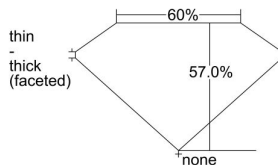

GIA®

FACSIMILE

GIA REPORT

7486680856

Verify this report at GIA.edu

GIA NATURAL DIAMOND DOSSIER®

February 27, 2024

GIA Report Number 7486680856

Shape and Cutting Style ..... Heart Brilliant

Measurements ..... 4.17 x 4.74 x 2.70 mm

GRADING RESULTS

Carat Weight ..... 0.30 carat

Color Grade ..... F

Clarity Grade VS2

ADDITIONAL GRADING INFORMATION

Polish ..... Excellent

Symmetry ..... Very Good

Fluorescence ..... Medium Blue

Clarity Characteristics ..... Cloud, Feather, Crystal

Inscription(s): GIA 7486680856

PROPORTIONS

Profile not to actual proportions

GRADING SCALES

GIA COLOR SCALE		GIA CLARITY SCALE			
COLORLESS	D	VERY VERY SLIGHTLY INCLUDED	FLAWLESS		
	E		INTERNALLY FLAWLESS		
	F	VERY SLIGHTLY INCLUDED	VVS₁		
	G		VVS₂		
	H		VS₁		
	NEAR COLORLESS	I	SLIGHTLY INCLUDED	VS₂	
		J		SI₁	
		FAINT	K	INCLUDED	SI₂
			L		I₁
			M		I₂
VERT LIGHT	N	LIGHT	I₃		
	O				
	P				
	Q				
	R