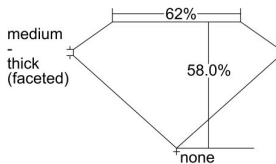

GIA®

FACSIMILE

GIA REPORT 7486682278

Verify this report at GIA.edu

GIA NATURAL DIAMOND DOSSIER®

February 28, 2024
GIA Report Number **7486682278**
Shape and Cutting Style ..... **Heart Brilliant**
Measurements ..... **5.63 x 6.55 x 3.80 mm**

GRADING RESULTS

Carat Weight ..... **0.81 carat**
Color Grade ..... **J**
Clarity Grade **S11**

ADDITIONAL GRADING INFORMATION

Polish ..... **Excellent**
Symmetry ..... **Excellent**
Fluorescence ..... **Faint**
Clarity Characteristics ..... **Crystal, Cloud, Feather**
Inscription(s): **GIA 7486682278**

PROPORTIONS

Profile not to actual proportions

GRADING SCALES

GIA COLOR SCALE		GIA CLARITY SCALE			
COLORLESS	D	VERY VERY SLIGHTLY INCLUDED	FLAWLESS		
	E		INTERNALLY FLAWLESS		
	F	VERY SLIGHTLY INCLUDED	VVS₁		
	G		VVS₂		
	H		VS₁		
	NEAR COLORLESS	I	SLIGHTLY INCLUDED	VS₂	
		J		S1₁	
		FAINT	K	INCLUDED	S1₂
			L		I₁
			M		I₂
VERT LIGHT	N	LIGHT	I₃		
	O				
	P				
	Q				
	R