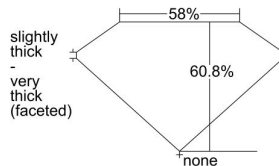

GIA®

FACSIMILE

GIA REPORT

7486699927

Verify this report at GIA.edu

GIA NATURAL DIAMOND DOSSIER®

March 01, 2024
GIA Report Number 7486699927
Shape and Cutting Style ..... Heart Brilliant
Measurements ..... 5.56 x 6.20 x 3.77 mm

GRADING RESULTS

Carat Weight ..... 0.75 carat
Color Grade ..... J
Clarity Grade VVS1

ADDITIONAL GRADING INFORMATION

Polish ..... Excellent
Symmetry ..... Excellent
Fluorescence ..... None
Clarity Characteristics..... Pinpoint, Internal Graining, Feather
Inspection(s): GIA 7486699927

PROPORTIONS

Profile not to actual proportions

GRADING SCALES

GIA COLOR SCALE		GIA CLARITY SCALE			
COLORLESS	D	VERY VERY SLIGHTLY INCLUDED	FLAWLESS		
	E		INTERNALLY FLAWLESS		
	F	VERY SLIGHTLY INCLUDED	VVS₁		
	G		VVS₂		
	H		VS₁		
	NEAR COLORLESS	I	SLIGHTLY INCLUDED	VS₂	
		J		SI₁	
		FAINT	K	INCLUDED	SI₂
			L		I₁
			M		I₂
VERT LIGHT	N	INCLUDED	I₃		
	O				
	P				
	Q				
	R				
LIGHT	S				
	T				
	U				
	V				
	W				
	X				
	Y				
	Z