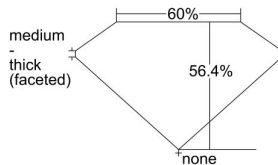

GIA®

FACSIMILE

GIA REPORT

7486721846

Verify this report at GIA.edu

GIA NATURAL DIAMOND DOSSIER®

March 04, 2024
GIA Report Number 7486721846
Shape and Cutting Style ..... Heart Brilliant
Measurements ..... 4.91 x 5.78 x 3.26 mm

GRADING RESULTS

Carat Weight ..... 0.53 carat
Color Grade ..... D
Clarity Grade VVS2

ADDITIONAL GRADING INFORMATION

Polish ..... Excellent
Symmetry ..... Very Good
Fluorescence ..... None
Clarity Characteristics ..... Pinpoint
Inscription(s): GIA 7486721846

PROPORTIONS

Profile not to actual proportions

GRADING SCALES

GIA COLOR SCALE		GIA CLARITY SCALE			
COLORLESS	D	VERY VERY SLIGHTLY INCLUDED	FLAWLESS		
	E		INTERNALLY FLAWLESS		
	F	VERY SLIGHTLY INCLUDED	VVS₁		
	G		VVS₂		
	H		VS₁		
	NEAR COLORLESS	I	SLIGHTLY INCLUDED	VS₂	
		J		SI₁	
		FAINT	K	INCLUDED	SI₂
			L		I₁
			M		I₂
VERY LIGHT			N	NOT GRADED	I₃
			O		
			P		
	Q				
LIGHT	R				
	S				
	T				
	U				
	V				
	Z