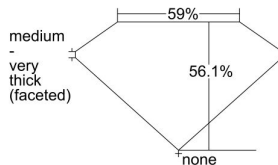

GIA®

FACSIMILE

GIA REPORT

7486747741

Verify this report at GIA.edu

GIA NATURAL DIAMOND DOSSIER®

March 05, 2024
GIA Report Number 7486747741
Shape and Cutting Style ..... Heart Brilliant
Measurements ..... 4.31 x 4.73 x 2.66 mm

GRADING RESULTS

Carat Weight ..... 0.31 carat
Color Grade ..... F
Clarity Grade SI1

ADDITIONAL GRADING INFORMATION

Polish ..... Excellent
Symmetry ..... Very Good
Fluorescence ..... None
Clarity Characteristics ..... Feather, Cloud
Inscription(s): GIA 7486747741

PROPORTIONS

Profile not to actual proportions

GRADING SCALES

GIA COLOR SCALE		GIA CLARITY SCALE			
COLORLESS	D	VERY VERY SLIGHTLY INCLUDED	FLAWLESS		
	E		INTERNALLY FLAWLESS		
	F	VERY SLIGHTLY INCLUDED	VVS₁		
	G		VVS₂		
	H		VS₁		
	NEAR COLORLESS	I	SLIGHTLY INCLUDED	VS₂	
		J		SI₁	
		FAINT	K	INCLUDED	SI₂
			L		I₁
			M		I₂
VERT LIGHT	N	LIGHT	I₃		
	O				
	P				
	Q				
	R