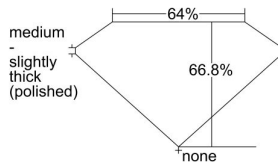

GIA®

FACSIMILE

GIA REPORT

7486758649

Verify this report at GIA.edu

GIA NATURAL DIAMOND DOSSIER®

March 07, 2024
GIA Report Number 7486758649
Shape and Cutting Style ..... Emerald Cut
Measurements ..... 5.30 x 3.59 x 2.40 mm

GRADING RESULTS

Carat Weight ..... 0.45 carat
Color Grade ..... G
Clarity Grade VS1

ADDITIONAL GRADING INFORMATION

Polish ..... Excellent
Symmetry ..... Very Good
Fluorescence ..... Medium Blue
Clarity Characteristics..... Crystal, Pinpoint
Inscription(s): GIA 7486758649

PROPORTIONS

Profile not to actual proportions

GRADING SCALES

GIA COLOR SCALE		GIA CLARITY SCALE			
COLORLESS	D	VERY VERY SLIGHTLY INCLUDED	FLAWLESS		
	E		INTERNALLY FLAWLESS		
	F		VS₁		
	NEAR COLORLESS	G	VERY SLIGHTLY INCLUDED	VS₂	
		H		VS₁	
		FANT COLORLESS	I	SLIGHTLY INCLUDED	VS₂
			J		SI₁
	K		SI₂		
	LIGHT		L	INCLUDED	I₁
		M	I₂		
N		I₃			
O					
P					
Q					
R					
S