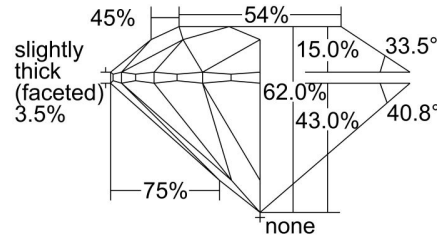

GIA NATURAL DIAMOND GRADING REPORT

 March 11, 2024
 GIA Report Number **7486760337**
 Shape and Cutting Style **Round Brilliant**
 Measurements **7.69 - 7.73 x 4.78 mm**
GRADING RESULTS

 Carat Weight **1.74 carat**
 Color Grade **D**
 Clarity Grade **SI2**
 Cut Grade **Excellent**
ADDITIONAL GRADING INFORMATION

 Polish **Excellent**
 Symmetry **Excellent**
 Fluorescence **None**
 Inscription(s): **GIA 7486760337**
Comments: Clouds are not shown. Pinpoints are not shown.

PROPORTIONS

Profile to actual proportions

CLARITY CHARACTERISTICS

KEY TO SYMBOLS*

- Crystal
- ~ Feather
- ◡ Cavity
- \ Needle

* Red symbols denote internal characteristics (inclusions). Green or black symbols denote external characteristics (blemishes). Diagram is an approximate representation of the diamond, and symbols shown indicate type, position, and approximate size of clarity characteristics. All clarity characteristics may not be shown. Details of finish are not shown.