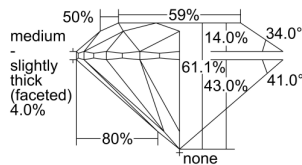

GIA®

FACSIMILE

GIA REPORT

7486767217

Verify this report at GIA.edu

GIA NATURAL DIAMOND DOSSIER®

March 07, 2024

GIA Report Number **7486767217**

Shape and Cutting Style ..... **Round Brilliant**

Measurements ..... **4.01 - 4.04 x 2.46 mm**

GRADING RESULTS

Carat Weight ..... **0.24 carat**

Color Grade ..... **J**

Clarity Grade **VS2**

Cut Grade ..... **Excellent**

ADDITIONAL GRADING INFORMATION

Polish ..... **Excellent**

Symmetry ..... **Excellent**

Fluorescence ..... **None**

Clarity Characteristics..... **Crystal, Cloud**

Inscription(s): **GIA 7486767217**

PROPORTIONS

Profile to actual proportions

GRADING SCALES

GIA COLOR SCALE	GIA CLARITY SCALE	GIA CUT SCALE	
D	FLAWLESS	EXCELLENT	
E	INTERNALLY FLAWLESS		
F		VVS₁	VERY GOOD
G	VVS₂		
H	VS₁	GOOD	
I	VS₂		
J	SI₁	FAIR	
K	SI₂		
L	I₁	POOR	
M			
N			
O	I₂		
P			
Q			
R	I₃		
S			
T			
U			
V			
W			
X			
Y			
Z