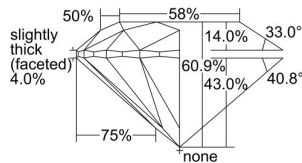

GIA®

FACSIMILE

GIA REPORT 7486769749

Verify this report at GIA.edu

GIA NATURAL DIAMOND DOSSIER®

March 08, 2024
GIA Report Number **7486769749**
Shape and Cutting Style ..... **Round Brilliant**
Measurements ..... **6.19 - 6.25 x 3.79 mm**

GRADING RESULTS

Carat Weight ..... **0.91 carat**
Color Grade ..... **I**
Clarity Grade **VVS2**
Cut Grade ..... **Excellent**

ADDITIONAL GRADING INFORMATION

Polish ..... **Excellent**
Symmetry ..... **Excellent**
Fluorescence ..... **Strong Blue**
Clarity Characteristics..... **Pinpoint, Needle, Feather, Cloud**
Inspection(s): **GIA 7486769749**

PROPORTIONS

Profile to actual proportions

GRADING SCALES

GIA COLOR SCALE	GIA CLARITY SCALE	GIA CUT SCALE	
D	FLAWLESS	EXCELLENT	
E	INTERNALLY FLAWLESS		
F		VVS₁	VERY GOOD
G	VVS₂		
H	VS₁	GOOD	
I	VS₂		
J	SI₁	FAIR	
K	SI₂		
L	I₁	POOR	
M	I₂		
N	I₃		
O			
P			
Q			
R			
S			
T			
U			
V			
W			
X			
Y			
Z