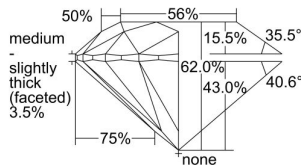

GIA®

FACSIMILE

GIA REPORT 7486772084

Verify this report at GIA.edu

GIA NATURAL DIAMOND DOSSIER®

March 08, 2024
GIA Report Number **7486772084**
Shape and Cutting Style ..... **Round Brilliant**
Measurements ..... **4.56 - 4.58 x 2.83 mm**

GRADING RESULTS

Carat Weight ..... **0.36 carat**
Color Grade ..... **E**
Clarity Grade **S12**
Cut Grade ..... **Excellent**

ADDITIONAL GRADING INFORMATION

Polish ..... **Excellent**
Symmetry ..... **Excellent**
Fluorescence ..... **None**
Clarity Characteristics..... **Crystal, Cloud**
Inscription(s): **GIA 7486772084**

PROPORTIONS

Profile to actual proportions

GRADING SCALES

GIA COLOR SCALE	GIA CLARITY SCALE	GIA CUT SCALE	
D	FLAWLESS	EXCELLENT	
E	INTERNALLY FLAWLESS		
F		VVS₁	VERY GOOD
G	VVS₂		
H	VS₁	GOOD	
I	VS₂		
J	S1₁	FAIR	
K	S1₂		
L	I₁	POOR	
M	I₂		
N	I₃		
O			
P			
Q			
R			
S			
T			
U			
V			
W			
X			
Y			
Z