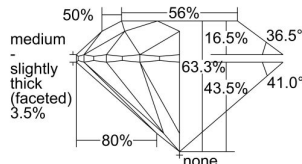

GIA®

FACSIMILE

GIA REPORT

7486783455

Verify this report at GIA.edu

GIA NATURAL DIAMOND DOSSIER®

March 11, 2024

GIA Report Number **7486783455**

Shape and Cutting Style ..... **Round Brilliant**

Measurements ..... **5.33 - 5.37 x 3.39 mm**

GRADING RESULTS

Carat Weight ..... **0.60 carat**

Color Grade ..... **D**

Clarity Grade **VVS1**

Cut Grade ..... **Excellent**

ADDITIONAL GRADING INFORMATION

Polish ..... **Excellent**

Symmetry ..... **Excellent**

Fluorescence ..... **Faint**

Clarity Characteristics ..... **Pinpoint**

Inscription(s): **GIA 7486783455**

PROPORTIONS

Profile to actual proportions

GRADING SCALES

GIA COLOR SCALE

COLOURLESS	D
	E
	F
	G
	H
	I
	J
NEAR COLOURLESS	K
	L
FAIN	M
	N
	O
	P
VERY LIGHT	Q
	R
	S
	T
	U
	V
	W
	X
	Y
LIGHT	Z

GIA CLARITY SCALE

FLAWLESS	VERY VERY SLIGHTLY INCLUDED	VVS₁	
			VVS₂
INTERNALLY FLAWLESS	VERY SLIGHTLY INCLUDED	VS₁	
		VS₂	
SLIGHTLY INCLUDED	SLIGHTLY INCLUDED	SI₁	
		SI₂	
INCLUDED	INCLUDED	I₁	
		I₂	
		I₃	

GIA CUT SCALE

EXCELLENT	VERY GOOD	GOOD	FAIR	POOR