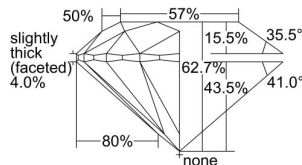

GIA®

FACSIMILE

GIA REPORT

7486788318

Verify this report at GIA.edu

GIA NATURAL DIAMOND DOSSIER®

March 11, 2024
GIA Report Number **7486788318**
Shape and Cutting Style ..... **Round Brilliant**
Measurements ..... **4.69 - 4.71 x 2.94 mm**

GRADING RESULTS

Carat Weight ..... **0.40 carat**
Color Grade ..... **K**
Clarity Grade **VVS2**
Cut Grade ..... **Excellent**

ADDITIONAL GRADING INFORMATION

Polish ..... **Excellent**
Symmetry ..... **Excellent**
Fluorescence ..... **None**
Clarity Characteristics..... **Needle, Pinpoint**
Inscription(s): **GIA 7486788318**

PROPORTIONS

Profile to actual proportions

GRADING SCALES

GIA COLOR SCALE	GIA CLARITY SCALE	GIA CUT SCALE
COLOREDNESS	FLAWLESS	EXCELLENT
D	FLAWLESS	
E	FLAWLESS	VERY GOOD
F	FLAWLESS	
G	FLAWLESS	
H	FLAWLESS	
NEAR COLORLESS	VVS₁	VERY GOOD
I	VVS₂	
J	VVS₂	GOOD
K	VS₁	
L	VS₂	
M	VS₂	
N	VS₂	FAIR
O	SI₁	
P	SI₂	
Q	SI₂	
R	SI₂	POOR
S	I₁	
T	I₂	
U	I₂	
V	I₃	POOR
W	I₃	
X	I₃	
Y	I₃	
Z	I₃	POOR