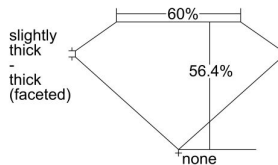

GIA®

FACSIMILE

GIA REPORT 7486790575

Verify this report at GIA.edu

GIA NATURAL DIAMOND DOSSIER®

March 12, 2024
GIA Report Number **7486790575**
Shape and Cutting Style ..... **Heart Brilliant**
Measurements ..... **4.95 x 5.53 x 3.12 mm**

GRADING RESULTS

Carat Weight ..... **0.51 carat**
Color Grade ..... **K**
Clarity Grade **VVS2**

ADDITIONAL GRADING INFORMATION

Polish ..... **Excellent**
Symmetry ..... **Very Good**
Fluorescence ..... **Faint**
Clarity Characteristics..... **Pinpoint, Indented Natural**
Inscription(s): **GIA 7486790575**

PROPORTIONS

Profile not to actual proportions

GRADING SCALES

GIA COLOR SCALE		GIA CLARITY SCALE			
COLORLESS	D	VERY VERY SLIGHTLY INCLUDED	FLAWLESS		
	E		INTERNALLY FLAWLESS		
	F	VERY SLIGHTLY INCLUDED	VVS₁		
	G		VVS₂		
	H		VS₁		
	NEAR COLORLESS	I	SLIGHTLY INCLUDED	VS₂	
		J		SI₁	
		FAINT	K	INCLUDED	SI₂
			L		I₁
			M		I₂
VERT LIGHT	N	INCLUDED	I₃		
	O				
	P				
	Q				
	R				
LIGHT	S				
	T				
	U				
	V				
	W				
X					
Y					
Z