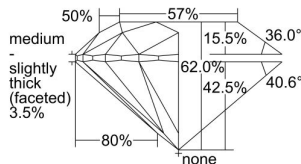

GIA®

FACSIMILE

GIA REPORT

7486796008

Verify this report at GIA.edu

GIA NATURAL DIAMOND DOSSIER®

March 12, 2024

GIA Report Number **7486796008**

Shape and Cutting Style ..... **Round Brilliant**

Measurements ..... **4.65 - 4.68 x 2.89 mm**

GRADING RESULTS

Carat Weight ..... **0.39 carat**

Color Grade ..... **D**

Clarity Grade **S11**

Cut Grade ..... **Excellent**

ADDITIONAL GRADING INFORMATION

Polish ..... **Excellent**

Symmetry ..... **Excellent**

Fluorescence ..... **None**

Clarity Characteristics..... **Cloud, Crystal**

Inscription(s): **GIA 7486796008**

PROPORTIONS

Profile to actual proportions

GRADING SCALES

GIA
COLOR
SCALE

COLORED	D
	E
	F
	G
	H
	I
	J
NEAR COLORLESS	K
	L
Faint	M
	N
	O
	P
Very Light	Q
	R
	S
	T
	U
	V
	W
	X
	Y
Light	Z

GIA
CLARITY
SCALE

FLAWLESS	VERY VERY SLIGHTLY INCLUDED	VVS₁	
			VVS₂
INTERNALLY FLAWLESS	VERY SLIGHTLY INCLUDED	VS₁	
		VS₂	
SLIGHTLY INCLUDED	INCLUDED	I₁	
		I₂	
		I₃	

GIA
CUT
SCALE

EXCELLENT	VERY GOOD	GOOD	FAIR	POOR