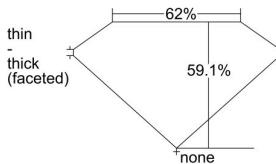

GIA®

FACSIMILE

GIA REPORT 7486823173

Verify this report at GIA.edu

GIA NATURAL DIAMOND DOSSIER®

March 14, 2024
GIA Report Number **7486823173**
Shape and Cutting Style ..... **Heart Brilliant**
Measurements ..... **4.01 x 4.64 x 2.74 mm**

GRADING RESULTS

Carat Weight ..... **0.30 carat**
Color Grade ..... **I**
Clarity Grade **VVS1**

ADDITIONAL GRADING INFORMATION

Polish ..... **Excellent**
Symmetry ..... **Excellent**
Fluorescence ..... **None**
Clarity Characteristics..... **Pinpoint, Feather, Cavity**
Inspection(s): **GIA 7486823173**

PROPORTIONS

Profile not to actual proportions

GRADING SCALES

GIA COLOR SCALE		GIA CLARITY SCALE			
COLORLESS	D	VERY VERY SLIGHTLY INCLUDED	FLAWLESS		
	E		INTERNALLY FLAWLESS		
	F	VERY SLIGHTLY INCLUDED	VVS₁		
	G		VVS₂		
	H		VS₁		
	NEAR COLORLESS	I	SLIGHTLY INCLUDED	VS₂	
		J		SI₁	
		FAINT	K	INCLUDED	SI₂
			L		I₁
			M		I₂
VERT LIGHT	N	INCLUDED	I₃		
	O				
	P				
	Q				
	R				
LIGHT	S				
	T				
	U				
	V				
	W				
	X				
	Y				
	Z