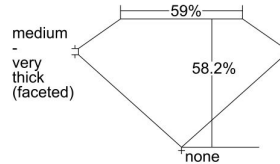

GIA®

FACSIMILE

GIA REPORT

7486846789

Verify this report at GIA.edu

GIA NATURAL DIAMOND DOSSIER®

March 18, 2024

GIA Report Number 7486846789

Shape and Cutting Style ..... Heart Brilliant

Measurements ..... 4.00 x 4.69 x 2.73 mm

GRADING RESULTS

Carat Weight ..... 0.30 carat

Color Grade ..... F

Clarity Grade S11

ADDITIONAL GRADING INFORMATION

Polish ..... Very Good

Symmetry ..... Very Good

Fluorescence ..... Faint

Clarity Characteristics..... Twinning Wisp, Crystal, Cloud

Inspection(s): GIA 7486846789

PROPORTIONS

Profile not to actual proportions

GRADING SCALES

GIA COLOR SCALE		GIA CLARITY SCALE	
COLORLESS	D	VERY VERY SLIGHTLY INCLUDED	FLAWLESS
	E		INTERNALLY FLAWLESS
	F		VVS₁
	G		VVS₂
	H		VS₁
	I		VS₂
	J		S1₁
	K		S1₂
	L		I₁
	M		I₂
NEAR COLORLESS	N	SLIGHTLY INCLUDED	I₃
	O		
	P		
	Q		
FAINT	R		
	S		
	T		
	U		
VERT LIGHT	V		
	W		
	X		
	Y		
LIGHT	Z