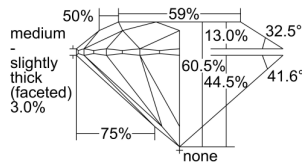

GIA®

FACSIMILE

GIA REPORT

7486864480

Verify this report at GIA.edu

GIA NATURAL DIAMOND DOSSIER®

March 20, 2024
GIA Report Number **7486864480**
Shape and Cutting Style ..... **Round Brilliant**
Measurements ..... **4.57 - 4.59 x 2.77 mm**

GRADING RESULTS

Carat Weight ..... **0.35 carat**
Color Grade ..... **G**
Clarity Grade ..... **Internally Flawless**
Cut Grade ..... **Excellent**

ADDITIONAL GRADING INFORMATION

Polish ..... **Excellent**
Symmetry ..... **Excellent**
Fluorescence ..... **None**
Clarity Characteristics..... **Minor Details of Polish**
Inscription(s): **GIA 7486864480**

PROPORTIONS

Profile to actual proportions

GRADING SCALES

GIA COLOR SCALE	GIA CLARITY SCALE	GIA CUT SCALE
D	FLAWLESS	EXCELLENT
E	INTERNALLY FLAWLESS	
F	VVS₁	VERY GOOD
G		
H	VS₁	GOOD
I		
J	SI₁	FAIR
K		
L	I₁	POOR
M		
N	I₂	
O		
P	I₃	
Q		
R		
S		
T		
U		
V		
W		
X		
Y		
Z