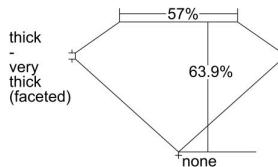

GIA®

FACSIMILE

GIA REPORT

7486884514

Verify this report at GIA.edu

GIA NATURAL DIAMOND DOSSIER®

March 26, 2024
GIA Report Number **7486884514**
Shape and Cutting Style ..... **Pear Brilliant**
Measurements ..... **7.47 x 4.62 x 2.95 mm**

GRADING RESULTS

Carat Weight ..... **0.61 carat**
Color Grade ..... **G**
Clarity Grade **VS2**

ADDITIONAL GRADING INFORMATION

Polish ..... **Excellent**
Symmetry ..... **Very Good**
Fluorescence ..... **Faint**
Clarity Characteristics ..... **Cloud, Crystal**
Inscription(s): **GIA 7486884514**

PROPORTIONS

Profile not to actual proportions

GRADING SCALES

GIA COLOR SCALE		GIA CLARITY SCALE			
COLORLESS	D	VERY VERY SLIGHTLY INCLUDED	FLAWLESS		
	E		INTERNALLY FLAWLESS		
	F	VERY SLIGHTLY INCLUDED	VVS₁		
	G		VVS₂		
	H		VS₁		
	NEAR COLORLESS	I	SLIGHTLY INCLUDED	VS₂	
		J		SI₁	
		FAINT	K	INCLUDED	SI₂
			L		I₁
			M		I₂
VERT LIGHT	N		INCLUDED	I₃	
	O				
	P				
	Q				
	R				
LIGHT	S				
	T				
	U				
	V				
	W				
	Z