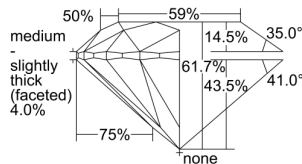

GIA®

FACSIMILE

GIA REPORT

7486907341

Verify this report at GIA.edu

GIA NATURAL DIAMOND DOSSIER®

March 26, 2024

GIA Report Number **7486907341**

Shape and Cutting Style ..... **Round Brilliant**

Measurements ..... **4.90 - 4.95 x 3.04 mm**

GRADING RESULTS

Carat Weight ..... **0.45 carat**

Color Grade ..... **G**

Clarity Grade **VVS1**

Cut Grade ..... **Excellent**

ADDITIONAL GRADING INFORMATION

Polish ..... **Excellent**

Symmetry ..... **Excellent**

Fluorescence ..... **None**

Clarity Characteristics ..... **Pinpoint**

Inscription(s): **GIA 7486907341**

PROPORTIONS

Profile to actual proportions

GRADING SCALES

GIA
COLOR
SCALE

COLOURLESS	D
	E
	F
	G
	H
	I
	J
NEAR COLOURLESS	K
	L
Faint	M
	N
	O
	P
	Q
Very Light	R
	S
	T
	U
	V
	W
	X
	Y
Light	Z

GIA
CLARITY
SCALE

VERY VERY SLIGHTLY INCLUDED	FLAWLESS
	INTERNALLY FLAWLESS
VERY SLIGHTLY INCLUDED	VVS₁
	VVS₂
SLIGHTLY INCLUDED	VS₁
	VS₂
INCLUDED	SI₁
	SI₂
	I₁
	I₂
	I₃

GIA
CUT
SCALE

EXCELLENT
VERY GOOD
GOOD
FAIR
POOR