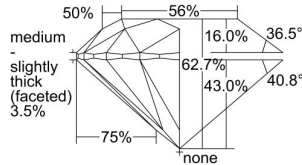

GIA®

FACSIMILE

GIA REPORT

7486917146

Verify this report at GIA.edu

GIA NATURAL DIAMOND DOSSIER®

March 27, 2024
GIA Report Number **7486917146**
Shape and Cutting Style ..... **Round Brilliant**
Measurements ..... **5.68 - 5.69 x 3.57 mm**

GRADING RESULTS

Carat Weight ..... **0.71 carat**
Color Grade ..... **H**
Clarity Grade **VS1**
Cut Grade ..... **Excellent**

ADDITIONAL GRADING INFORMATION

Polish ..... **Excellent**
Symmetry ..... **Excellent**
Fluorescence ..... **Faint**
Clarity Characteristics ..... **Crystal**
Inscription(s): **GIA 7486917146**

PROPORTIONS

Profile to actual proportions

GRADING SCALES

GIA COLOR SCALE	GIA CLARITY SCALE	GIA CUT SCALE	
D	FLAWLESS	EXCELLENT	
E	INTERNALLY FLAWLESS		
F		VVS₁	VERY GOOD
G	VVS₂		
H	VS₁	GOOD	
I	VS₂		
J	SI₁	FAIR	
K	SI₂		
L	I₁	POOR	
M	I₂		
N	I₃		
O			
P			
Q			
R			
S			
T			
U			
V			
W			
X			
Y			
Z