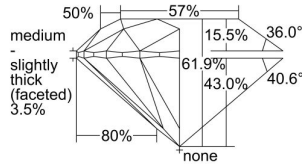

GIA®

FACSIMILE

GIA REPORT

7486962137

Verify this report at GIA.edu

GIA NATURAL DIAMOND DOSSIER®

April 01, 2024
GIA Report Number **7486962137**
Shape and Cutting Style ..... **Round Brilliant**
Measurements ..... **4.00 - 4.02 x 2.48 mm**

GRADING RESULTS

Carat Weight ..... **0.24 carat**
Color Grade ..... **D**
Clarity Grade **VS1**
Cut Grade ..... **Excellent**

ADDITIONAL GRADING INFORMATION

Polish ..... **Excellent**
Symmetry ..... **Excellent**
Fluorescence ..... **None**
Clarity Characteristics..... **Crystal, Cloud, Needle, Pinpoint**
Inscription(s): **GIA 7486962137**

PROPORTIONS

Profile to actual proportions

GRADING SCALES

GIA COLOR SCALE

COLORLESS	D
	E
	F
	G
	H
	I
	J
NEAR COLORLESS	K
	L
Faint	M
	N
	O
	P
	Q
	R
	S
	T
	U
	V
	W
	X
	Y
Light	Z

GIA CLARITY SCALE

VERY VERY SLIGHTLY INCLUDED	FLAWLESS
	INTERNALLY FLAWLESS
VERY SLIGHTLY INCLUDED	VVS₁
	VVS₂
SLIGHTLY INCLUDED	VS₁
	VS₂
INCLUDED	SI₁
	SI₂
INCLUDED	I₁
	I₂
	I₃

GIA CUT SCALE

EXCELLENT
VERY GOOD
GOOD
FAIR
POOR