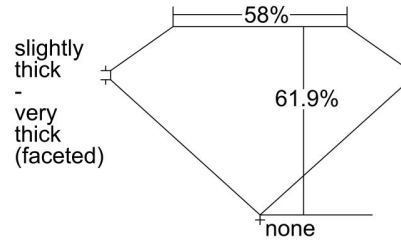

GIA NATURAL DIAMOND GRADING REPORT

November 21, 2023
 GIA Report Number 7488081405
 Shape and Cutting Style Heart Brilliant
 Measurements 7.17 x 8.50 x 5.26 mm

GRADING RESULTS

Carat Weight 1.93 carat
 Color Grade F
 Clarity Grade VS2

ADDITIONAL GRADING INFORMATION

Polish Excellent
 Symmetry Excellent
 Fluorescence None
 Inscription(s): GIA 7488081405

Comments: Additional clouds are not shown. Pinpoints are not shown.

PROPORTIONS

Profile not to actual proportions

CLARITY CHARACTERISTICS

KEY TO SYMBOLS*

- Crystal
- ☉ Cloud
- ~ Feather
- \ Needle

* Red symbols denote internal characteristics (inclusions). Green or black symbols denote external characteristics (blemishes). Diagram is an approximate representation of the diamond, and symbols shown indicate type, position, and approximate size of clarity characteristics. All clarity characteristics may not be shown. Details of finish are not shown.