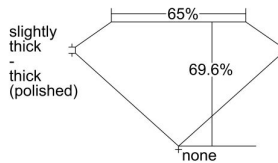

GIA®

FACSIMILE

GIA REPORT

7488176941

Verify this report at GIA.edu

GIA NATURAL DIAMOND DOSSIER®

December 15, 2023
GIA Report Number 7488176941
Shape and Cutting Style ..... Cut-Cornered Rectangular Modified Brilliant
Measurements ..... 5.49 x 4.16 x 2.89 mm

GRADING RESULTS

Carat Weight ..... 0.60 carat
Color Grade ..... D
Clarity Grade VS1

ADDITIONAL GRADING INFORMATION

Polish ..... Excellent
Symmetry ..... Very Good
Fluorescence ..... None
Clarity Characteristics ..... Crystal, Feather, Pinpoint
Inscription(s): GIA 7488176941

PROPORTIONS

Profile not to actual proportions

GRADING SCALES

GIA COLOR SCALE		GIA CLARITY SCALE			
COLORLESS	D	VERY VERY SLIGHTLY INCLUDED	FLAWLESS		
	E		INTERNALLY FLAWLESS		
	F	VERY SLIGHTLY INCLUDED	VVS₁		
	G		VVS₂		
	H		VS₁		
	NEAR COLORLESS	I	SLIGHTLY INCLUDED	VS₂	
		J		SI₁	
		FAINT	K	INCLUDED	SI₂
			L		I₁
			M		I₂
VERT LIGHT	N	INCLUDED	I₃		
	O				
	P				
	Q				
	R				
LIGHT	S				
	T				
	U				
	V				
	W				
	X				
	Y				
	Z