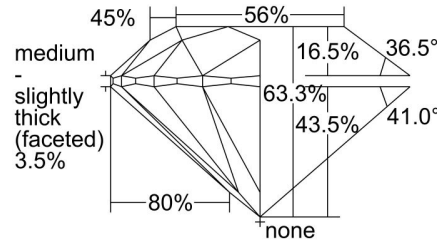

GIA NATURAL DIAMOND GRADING REPORT

December 21, 2023  
 GIA Report Number ..... 7488202151  
 Shape and Cutting Style ..... Round Brilliant  
 Measurements ..... 7.98 - 8.01 x 5.06 mm

GRADING RESULTS

Carat Weight ..... 2.01 carat  
 Color Grade ..... L  
 Clarity Grade ..... VS2  
 Cut Grade ..... Excellent

PROPORTIONS

Profile to actual proportions

CLARITY CHARACTERISTICS

KEY TO SYMBOLS\*

-  Twinning Wisp
-  Needle
-  Crystal
-  Natural
-  Feather
-  Indented Natural

\* Red symbols denote internal characteristics (inclusions). Green or black symbols denote external characteristics (blemishes). Diagram is an approximate representation of the diamond, and symbols shown indicate type, position, and approximate size of clarity characteristics. All clarity characteristics may not be shown. Details of finish are not shown.