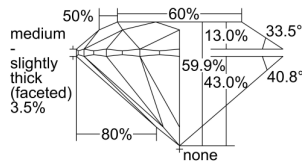

GIA®

FACSIMILE

GIA REPORT

7488227341

Verify this report at GIA.edu

GIA NATURAL DIAMOND DOSSIER®

January 10, 2024
GIA Report Number **7488227341**
Shape and Cutting Style ..... **Round Brilliant**
Measurements ..... **4.62 - 4.64 x 2.78 mm**

GRADING RESULTS

Carat Weight ..... **0.36 carat**
Color Grade ..... **D**
Clarity Grade **VVS1**
Cut Grade ..... **Excellent**

ADDITIONAL GRADING INFORMATION

Polish ..... **Excellent**
Symmetry ..... **Excellent**
Fluorescence ..... **None**
Clarity Characteristics..... **Manufacturing Remnant, Surface Graining**

Inscription(s): GIA 7488227341

PROPORTIONS

Profile to actual proportions

GRADING SCALES

GIA COLOR SCALE	GIA CLARITY SCALE	GIA CUT SCALE
D	FLAWLESS	EXCELLENT
E	INTERNALLY FLAWLESS	
F	VVS₁	VERY GOOD
G		
H	VS₁	GOOD
I		
J	SI₁	FAIR
K		
L	I₁	POOR
M		
N	I₂	
O		
P	I₃	
Q		
R		
S		
T		
U		
V		
W		
X		
Y		
Z