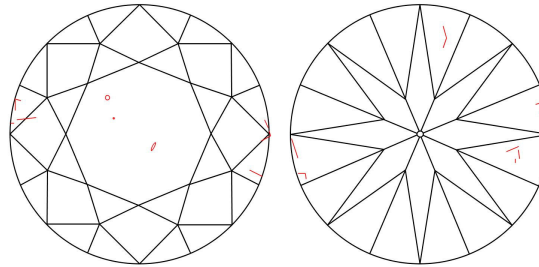

GIA NATURAL DIAMOND GRADING REPORT

January 04, 2024  
 GIA Report Number ..... 7488286360  
 Shape and Cutting Style ..... Round Brilliant  
 Measurements ..... 9.79 - 9.86 x 6.17 mm

GRADING RESULTS

Carat Weight ..... 3.75 carat  
 Color Grade ..... E  
 Clarity Grade ..... VS2  
 Cut Grade ..... Excellent

ADDITIONAL GRADING INFORMATION

Polish ..... Excellent  
 Symmetry ..... Excellent  
 Fluorescence ..... None  
 Inscription(s): GIA 7488286360

PROPORTIONS

Profile to actual proportions

CLARITY CHARACTERISTICS

KEY TO SYMBOLS\*

- Crystal
- Feather
- Pinpoint

\* Red symbols denote internal characteristics (inclusions). Green or black symbols denote external characteristics (blemishes). Diagram is an approximate representation of the diamond, and symbols shown indicate type, position, and approximate size of clarity characteristics. All clarity characteristics may not be shown. Details of finish are not shown.