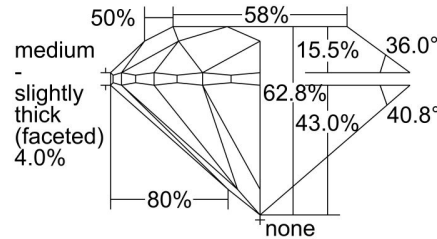

GIA NATURAL DIAMOND GRADING REPORT

January 04, 2024  
 GIA Report Number ..... 7488286360  
 Shape and Cutting Style ..... Round Brilliant  
 Measurements ..... 9.79 - 9.86 x 6.17 mm

GRADING RESULTS

Carat Weight ..... 3.75 carat  
 Color Grade ..... E  
 Clarity Grade ..... VS2  
 Cut Grade ..... Excellent

ADDITIONAL GRADING INFORMATION

Polish ..... Excellent  
 Symmetry ..... Excellent  
 Fluorescence ..... None  
 Inscription(s): GIA 7488286360

PROPORTIONS

Profile to actual proportions

CLARITY CHARACTERISTICS

KEY TO SYMBOLS\*

- Crystal
- Feather
- Pinpoint

\* Red symbols denote internal characteristics (inclusions). Green or black symbols denote external characteristics (blemishes). Diagram is an approximate representation of the diamond, and symbols shown indicate type, position, and approximate size of clarity characteristics. All clarity characteristics may not be shown. Details of finish are not shown.