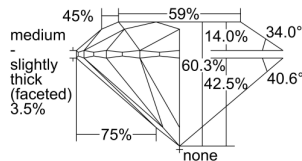

GIA®

FACSIMILE

GIA REPORT

7488404639

Verify this report at GIA.edu

GIA NATURAL DIAMOND DOSSIER®

January 23, 2024
GIA Report Number **7488404639**
Shape and Cutting Style ..... **Round Brilliant**
Measurements ..... **5.59 - 5.61 x 3.37 mm**

GRADING RESULTS

Carat Weight ..... **0.65 carat**
Color Grade ..... **G**
Clarity Grade **S11**
Cut Grade ..... **Excellent**

ADDITIONAL GRADING INFORMATION

Polish ..... **Excellent**
Symmetry ..... **Excellent**
Fluorescence ..... **None**
Clarity Characteristics..... **Crystal, Cloud, Feather**
Inscription(s): **GIA 7488404639**

PROPORTIONS

Profile to actual proportions

GRADING SCALES

GIA COLOR SCALE

COLORED	D
	E
	F
	G
	H
	I
	J
NEAR COLORLESS	K
	L
FAINT	M
	N
	O
	P
VERY LIGHT	Q
	R
	S
	T
	U
	V
LIGHT	W
	X
	Y
	Z

GIA CLARITY SCALE

VERY VERY SLIGHTLY INCLUDED	FLAWLESS
	INTERNALLY FLAWLESS
VERY SLIGHTLY INCLUDED	VVS₁
	VVS₂
SLIGHTLY INCLUDED	VS₁
	VS₂
INCLUDED	SI₁
	SI₂
	I₁
	I₂
	I₃

GIA CUT SCALE

EXCELLENT
VERY GOOD
GOOD
FAIR
POOR