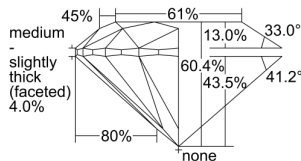

GIA®

FACSIMILE

GIA REPORT

7488424984

Verify this report at GIA.edu

GIA NATURAL DIAMOND DOSSIER®

January 25, 2024
GIA Report Number **7488424984**
Shape and Cutting Style ..... **Round Brilliant**
Measurements ..... **4.34 - 4.36 x 2.63 mm**

GRADING RESULTS

Carat Weight ..... **0.30 carat**
Color Grade ..... **D**
Clarity Grade **S12**
Cut Grade ..... **Excellent**

ADDITIONAL GRADING INFORMATION

Polish ..... **Excellent**
Symmetry ..... **Excellent**
Fluorescence ..... **None**
Clarity Characteristics ..... **Feather**
Inscription(s): **GIA 7488424984**

PROPORTIONS

Profile to actual proportions

GRADING SCALES

GIA COLOR SCALE	GIA CLARITY SCALE	GIA CUT SCALE
D	FLAWLESS	EXCELLENT
E	FLAWLESS	
F	INTERNALLY FLAWLESS	VERY GOOD
G	FLAWLESS	
H	VVS₁	GOOD
I	VVS₂	
J	VS₁	FAIR
K	VS₂	
L	S1₁	POOR
M	S1₂	
N	I₁	
O	I₂	
P	I₃	
Q		
R		
S		
T		
U		
V		
W		
X		
Y		
Z