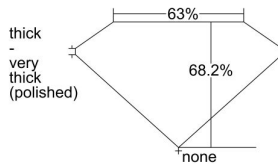

GIA®

FACSIMILE

GIA REPORT 7488434511

Verify this report at gia.edu

GIA NATURAL DIAMOND DOSSIER®

January 31, 2024
GIA Report Number **7488434511**
Shape and Cutting Style ..... **Cut-Cornered Rectangular Modified Brilliant**
Measurements ..... **6.74 x 4.74 x 3.23 mm**

GRADING RESULTS

Carat Weight ..... **0.90 carat**
Color Grade ..... **H**
Clarity Grade **VVS2**

ADDITIONAL GRADING INFORMATION

Polish ..... **Excellent**
Symmetry ..... **Excellent**
Fluorescence ..... **None**
Clarity Characteristics ..... **Feather**
Inscription(s): **GIA 7488434511**

PROPORTIONS

Profile not to actual proportions

GRADING SCALES

GIA COLOR SCALE		GIA CLARITY SCALE		
COLORLESS	D	VERY VERY SLIGHTLY INCLUDED	FLAWLESS	
	E		INTERNALLY FLAWLESS	
	F		VVS₁	
	G		VVS₂	
	NEAR COLORLESS	H	VERY SLIGHTLY INCLUDED	VS₁
		I		VS₂
		J	SLIGHTLY INCLUDED	S₁
		K		S₂
	FAINT	L	INCLUDED	I₁
		M		I₂
N		I₃		
O				
VERT LIGHT		P		
		Q		
		R		
		S		
LIGHT	T			
	U			
	V			
	W			
	X			
	Y			
	Z