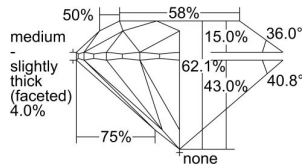

GIA®

FACSIMILE

GIA REPORT

7488442136

Verify this report at GIA.edu

GIA NATURAL DIAMOND DOSSIER®

January 29, 2024

GIA Report Number **7488442136**

Shape and Cutting Style ..... **Round Brilliant**

Measurements ..... **4.68 - 4.71 x 2.92 mm**

GRADING RESULTS

Carat Weight ..... **0.40 carat**

Color Grade ..... **K, Faint Brown**

Clarity Grade **VS1**

Cut Grade ..... **Excellent**

ADDITIONAL GRADING INFORMATION

Polish ..... **Excellent**

Symmetry ..... **Excellent**

Fluorescence ..... **None**

Clarity Characteristics..... **Crystal, Cloud**

Inscription(s): **GIA 7488442136**

PROPORTIONS

Profile to actual proportions

GRADING SCALES

GIA COLOR SCALE

COLORESS	D
	E
	F
	G
	H
	I
	J
NEAR COLORESS	K
	L
FAIN	M
	N
	O
	P
VERY LIGHT	Q
	R
	S
	T
	U
	V
	W
	X
	Y
LIGHT	Z

GIA CLARITY SCALE

VERY VERY SLIGHTLY INCLUDED	FLAWLESS
	INTERNALLY FLAWLESS
VERY SLIGHTLY INCLUDED	VVS₁
	VVS₂
SLIGHTLY INCLUDED	VS₁
	VS₂
INCLUDED	SI₁
	SI₂
	I₁
	I₂
	I₃

GIA CUT SCALE

EXCELLENT
VERY GOOD
GOOD
FAIR
POOR