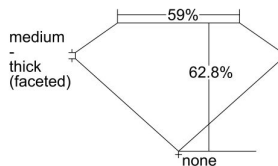

GIA®

FACSIMILE

GIA REPORT

7488476241

Verify this report at GIA.edu

GIA NATURAL DIAMOND DOSSIER®

February 01, 2024

GIA Report Number **7488476241**

Shape and Cutting Style ..... **Pear Brilliant**

Measurements ..... **6.49 x 3.81 x 2.39 mm**

GRADING RESULTS

Carat Weight ..... **0.36 carat**

Color Grade ..... **D**

Clarity Grade **VS1**

ADDITIONAL GRADING INFORMATION

Polish ..... **Excellent**

Symmetry ..... **Very Good**

Fluorescence ..... **None**

Clarity Characteristics..... **Cloud, Crystal, Pinpoint**

Inscription(s): **GIA 7488476241**

PROPORTIONS

Profile not to actual proportions

GRADING SCALES

GIA COLOR SCALE		GIA CLARITY SCALE	
COLORLESS	D	VERY VERY SLIGHTLY INCLUDED	FLAWLESS
	E		INTERNALLY FLAWLESS
	F		VVS₁
	G		VVS₂
	H		VS₁
	I		VS₂
	J		SI₁
	K		SI₂
	L		I₁
	M		I₂
NEAR COLORLESS	N	SLIGHTLY INCLUDED	I₃
	O		
	P		
	Q		
FAINT	R		
	S		
	T		
	U		
VERY LIGHT	V		
	W		
	X		
	Y		
LIGHT	Z