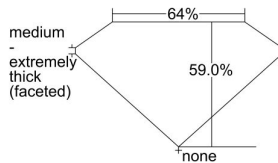

GIA®

FACSIMILE

GIA REPORT 7488478414

Verify this report at GIA.edu

GIA NATURAL DIAMOND DOSSIER®

February 02, 2024
GIA Report Number **7488478414**
Shape and Cutting Style ..... **Pear Brilliant**
Measurements ..... **5.98 x 3.79 x 2.24 mm**

GRADING RESULTS

Carat Weight ..... **0.30 carat**
Color Grade ..... **J**
Clarity Grade **VVS2**

ADDITIONAL GRADING INFORMATION

Polish ..... **Excellent**
Symmetry ..... **Good**
Fluorescence ..... **None**
Clarity Characteristics..... **Feather, Internal Graining**
Inscription(s): **GIA 7488478414**

PROPORTIONS

Profile not to actual proportions

GRADING SCALES

GIA COLOR SCALE		GIA CLARITY SCALE			
COLORLESS	D	VERY VERY SLIGHTLY INCLUDED	FLAWLESS		
	E		INTERNALLY FLAWLESS		
	F		VVS₁		
	NEAR COLORLESS	G	VVS₂		
		H	VERY SLIGHTLY INCLUDED	VS₁	
		I		VS₂	
		FAINT	J	SLIGHTLY INCLUDED	SI₁
			K		SI₂
	L		INCLUDED		I₁
	M			I₂	
VERT LIGHT	N		INCLUDED	I₃	
	O				
	P				
	Q				
	R				
LIGHT	S				
	T				
	U				
	V				
	Z