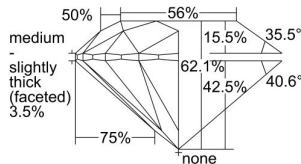

GIA®

FACSIMILE

GIA REPORT

7488483418

Verify this report at GIA.edu

GIA NATURAL DIAMOND DOSSIER®

February 05, 2024

GIA Report Number **7488483418**

Shape and Cutting Style ..... **Round Brilliant**

Measurements ..... **4.51 - 4.54 x 2.81 mm**

GRADING RESULTS

Carat Weight ..... **0.35 carat**

Color Grade ..... **G**

Clarity Grade **VVS1**

Cut Grade ..... **Excellent**

ADDITIONAL GRADING INFORMATION

Polish ..... **Excellent**

Symmetry ..... **Excellent**

Fluorescence ..... **None**

Clarity Characteristics ..... **Pinpoint**

Inscription(s): **GIA 7488483418**

PROPORTIONS

Profile to actual proportions

GRADING SCALES

GIA
COLOR
SCALE

COLOURLESS	D
	E
	F
	G
	H
	I
NEAR COLOURLESS	J
	K
	L
FAIN	M
	N
	O
	P
VERY LIGHT	Q
	R
	S
	T
	U
	V
LIGHT	W
	X
	Y
	Z

GIA
CLARITY
SCALE

FLAWLESS	INTERNAL FLAWLESS	
		FLAWLESS
VVS₁	VVS₂	
		VVS₁
VS₁	VS₂	
		VS₁
SI₁	SI₂	
		SI₁
I₁	I₂	
		I₁
		I₂
I₃	I₃	
		I₃

GIA
CUT
SCALE

EXCELLENT
VERY GOOD
GOOD
FAIR
POOR