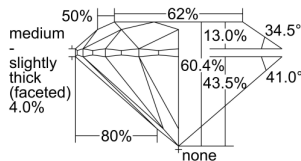

GIA®

FACSIMILE

GIA REPORT

7488513432

Verify this report at GIA.edu

GIA NATURAL DIAMOND DOSSIER®

February 07, 2024

GIA Report Number **7488513432**

Shape and Cutting Style ..... **Round Brilliant**

Measurements ..... **5.34 - 5.38 x 3.24 mm**

GRADING RESULTS

Carat Weight ..... **0.57 carat**

Color Grade ..... **D**

Clarity Grade **VS2**

Cut Grade ..... **Excellent**

ADDITIONAL GRADING INFORMATION

Polish ..... **Excellent**

Symmetry ..... **Excellent**

Fluorescence ..... **Medium Blue**

Clarity Characteristics..... **Crystal**

Inscription(s): GIA 7488513432

PROPORTIONS

Profile to actual proportions

GRADING SCALES

GIA COLOR SCALE

COLORED	D
	E
	F
	G
	H
	I
	J
NEAR COLORLESS	K
	L
	M
	N
	O
	P
	R
	S
	T
	U
	V
	W
	X
	Y
LIGHT	Z

GIA CLARITY SCALE

VERY NEW	FLAWLESS
	INTERNALLY FLAWLESS
VERY SLIGHTLY INCLUDED	VVS₁
	VVS₂
SLIGHTLY INCLUDED	VS₁
	VS₂
INCLUDED	SI₁
	SI₂
INCLUDED	I₁
	I₂
	I₃

GIA CUT SCALE

EXCELLENT
VERY GOOD
GOOD
FAIR
POOR