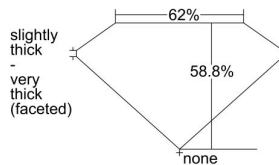

GIA®

FACSIMILE

GIA REPORT

7488521307

Verify this report at GIA.edu

GIA NATURAL DIAMOND DOSSIER®

February 08, 2024
GIA Report Number **7488521307**
Shape and Cutting Style ..... **Heart Brilliant**
Measurements ..... **4.18 x 4.84 x 2.85 mm**

GRADING RESULTS

Carat Weight ..... **0.34 carat**
Color Grade ..... **E**
Clarity Grade **VVS2**

ADDITIONAL GRADING INFORMATION

Polish ..... **Excellent**
Symmetry ..... **Very Good**
Fluorescence ..... **Medium Blue**
Clarity Characteristics ..... **Needle**
Inscription(s): GIA 7488521307

PROPORTIONS

Profile not to actual proportions

GRADING SCALES

GIA COLOR SCALE		GIA CLARITY SCALE			
COLORLESS	D	VERY VERY SLIGHTLY INCLUDED	FLAWLESS		
	E		INTERNALLY FLAWLESS		
	F	VERY SLIGHTLY INCLUDED	VVS₁		
	G		VVS₂		
	H		VS₁		
	NEAR COLORLESS	I	SLIGHTLY INCLUDED	VS₂	
		J		SI₁	
		FAINT	K	INCLUDED	SI₂
			L		I₁
			M		I₂
VERT LIGHT	N	LIGHT	I₃		
	O				
	P				
	Q				
	R