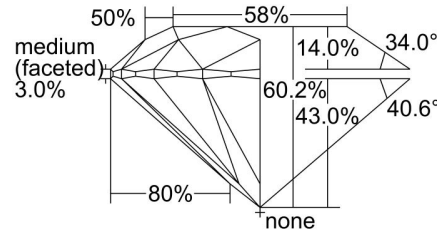

GIA NATURAL DIAMOND GRADING REPORT

February 09, 2024

GIA Report Number 7488535009

Shape and Cutting Style Round Brilliant

Measurements 7.88 - 7.92 x 4.76 mm

GRADING RESULTS

Carat Weight 1.81 carat

Color Grade L

Clarity Grade VS2

Cut Grade Excellent

ADDITIONAL GRADING INFORMATION

Polish Excellent

Symmetry Excellent

Fluorescence None

Inscription(s): GIA 7488535009

Comments: Pinpoints are not shown. Internal graining is not shown.

PROPORTIONS

Profile to actual proportions

CLARITY CHARACTERISTICS

KEY TO SYMBOLS*

-  Feather
-  Crystal

* Red symbols denote internal characteristics (inclusions). Green or black symbols denote external characteristics (blemishes). Diagram is an approximate representation of the diamond, and symbols shown indicate type, position, and approximate size of clarity characteristics. All clarity characteristics may not be shown. Details of finish are not shown.