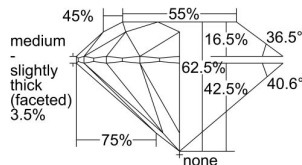

GIA®

FACSIMILE

GIA REPORT

7488538032

Verify this report at GIA.edu

GIA NATURAL DIAMOND DOSSIER®

February 09, 2024

GIA Report Number **7488538032**

Shape and Cutting Style ..... **Round Brilliant**

Measurements ..... **4.32 - 4.35 x 2.71 mm**

GRADING RESULTS

Carat Weight ..... **0.31 carat**

Color Grade ..... **F**

Clarity Grade **VVS1**

Cut Grade ..... **Excellent**

ADDITIONAL GRADING INFORMATION

Polish ..... **Excellent**

Symmetry ..... **Excellent**

Fluorescence ..... **Faint**

Clarity Characteristics..... **Cloud, Pinpoint, Feather**

Inscription(s): **GIA 7488538032**

PROPORTIONS

Profile to actual proportions

GRADING SCALES

GIA COLOR SCALE

COLOREDNESS	D
	E
	F
	G
	H
	I
	J
NEAR COLORLESS	K
	L
Faint	M
	N
	O
	P
Very Light	Q
	R
	S
	T
	U
	V
	W
	X
	Y
Light	Z

GIA CLARITY SCALE

FLAWLESS	VERY VERY SLIGHTLY INCLUDED	VVS₁	
			VVS₂
INTERNALLY FLAWLESS	VERY SLIGHTLY INCLUDED	VS₁	
		VS₂	
SLIGHTLY INCLUDED	SLIGHTLY INCLUDED	SI₁	
		SI₂	
INCLUDED	INCLUDED	I₁	
		I₂	
		I₃	

GIA CUT SCALE

EXCELLENT	VERY GOOD	GOOD	FAIR	POOR