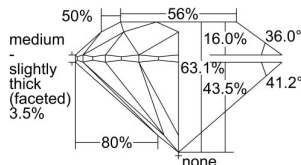

GIA®

FACSIMILE

GIA REPORT 7488543873

Verify this report at GIA.edu

GIA NATURAL DIAMOND DOSSIER®

February 12, 2024
GIA Report Number **7488543873**
Shape and Cutting Style ..... **Round Brilliant**
Measurements ..... **4.87 - 4.90 x 3.08 mm**

GRADING RESULTS

Carat Weight ..... **0.45 carat**
Color Grade ..... **I**
Clarity Grade **VS1**
Cut Grade ..... **Excellent**

ADDITIONAL GRADING INFORMATION

Polish ..... **Excellent**
Symmetry ..... **Excellent**
Fluorescence ..... **None**
Clarity Characteristics ..... **Feather, Pinpoint**
Inscription(s): **GIA 7488543873**

PROPORTIONS

Profile to actual proportions

GRADING SCALES

GIA COLOR SCALE	GIA CLARITY SCALE	GIA CUT SCALE
COLOURLESS D	FLAWLESS	EXCELLENT
E	INTERNALLY FLAWLESS	
F	VVS₁	VERY GOOD
G		
H	VVS₂	GOOD
I	VS₁	
J	VS₂	FAIR
K	SI₁	
L	SI₂	POOR
M	I₁	
N	I₂	
O	I₃	
P		
Q		
R		
S		
T		
U		
V		
W		
X		
Y		
Z