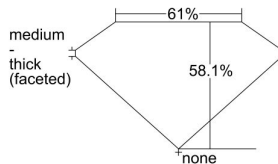

GIA®

FACSIMILE

GIA REPORT 7488571044

Verify this report at GIA.edu

GIA NATURAL DIAMOND DOSSIER®

February 14, 2024
GIA Report Number 7488571044
Shape and Cutting Style ..... Marquise Brilliant
Measurements ..... 9.00 x 4.44 x 2.58 mm

GRADING RESULTS

Carat Weight ..... 0.61 carat
Color Grade I
Clarity Grade VS1

ADDITIONAL GRADING INFORMATION

Polish ..... Excellent
Symmetry ..... Very Good
Fluorescence ..... None
Clarity Characteristics ..... Crystal, Pinpoint
Inscription(s): GIA 7488571044

PROPORTIONS

Profile not to actual proportions

GRADING SCALES

GIA COLOR SCALE		GIA CLARITY SCALE			
COLORLESS	D	VERY VERY SLIGHTLY INCLUDED	FLAWLESS		
	E		INTERNALLY FLAWLESS		
	F	VERY SLIGHTLY INCLUDED	VVS₁		
	G		VVS₂		
	H		VS₁		
	NEAR COLORLESS	I	SLIGHTLY INCLUDED	VS₂	
		J		SI₁	
		FAINT	K	INCLUDED	SI₂
			L		I₁
			M		I₂
VERT LIGHT	N		INCLUDED	I₃	
	O				
	P				
	Q				
	R				
	S				
LIGHT	T				
	U				
	V				
	W				
	X				
	Y				
Z