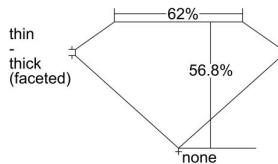

GIA®

FACSIMILE

GIA REPORT 7488574731

Verify this report at GIA.edu

GIA NATURAL DIAMOND DOSSIER®

February 14, 2024
GIA Report Number **7488574731**
Shape and Cutting Style ..... **Heart Brilliant**
Measurements ..... **4.32 x 4.76 x 2.70 mm**

GRADING RESULTS

Carat Weight ..... **0.33 carat**
Color Grade ..... **G**
Clarity Grade **VS1**

ADDITIONAL GRADING INFORMATION

Polish ..... **Excellent**
Symmetry ..... **Very Good**
Fluorescence ..... **Faint**
Clarity Characteristics..... **Crystal, Feather, Pinpoint**
Inscription(s): **GIA 7488574731**

PROPORTIONS

Profile not to actual proportions

GRADING SCALES

GIA COLOR SCALE		GIA CLARITY SCALE			
COLORLESS	D	VERY VERY SLIGHTLY INCLUDED	FLAWLESS		
	E		INTERNALLY FLAWLESS		
	F	VERY SLIGHTLY INCLUDED	VVS₁		
	G		VVS₂		
	H		VS₁		
	NEAR COLORLESS	I	SLIGHTLY INCLUDED	VS₂	
		J		S₁	
		FAINT	K	INCLUDED	S₂
			L		I₁
			M		I₂
VERT LIGHT	N		INCLUDED	I₃	
	O				
	P				
	LIGHT	Q			
		R			
S					
T					
U					
	V				
	W				
	X				
	Y				
	Z