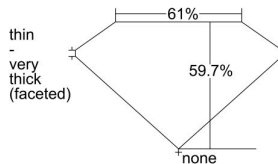

GIA®

FACSIMILE

GIA REPORT

7488583950

Verify this report at GIA.edu

GIA NATURAL DIAMOND DOSSIER®

February 15, 2024

GIA Report Number 7488583950

Shape and Cutting Style ..... Heart Brilliant

Measurements ..... 4.38 x 5.15 x 3.07 mm

GRADING RESULTS

Carat Weight ..... 0.41 carat

Color Grade ..... G

Clarity Grade VS2

ADDITIONAL GRADING INFORMATION

Polish ..... Excellent

Symmetry ..... Excellent

Fluorescence ..... None

Clarity Characteristics ..... Cloud, Feather, Crystal

Inscription(s): GIA 7488583950

PROPORTIONS

Profile not to actual proportions

GRADING SCALES

GIA COLOR SCALE		GIA CLARITY SCALE			
COLORLESS	D	VERY VERY SLIGHTLY INCLUDED	FLAWLESS		
	E		INTERNALLY FLAWLESS		
	F	VERY SLIGHTLY INCLUDED	VVS₁		
	G		VVS₂		
	H		VS₁		
	NEAR COLORLESS	I	SLIGHTLY INCLUDED	VS₂	
		J		SI₁	
		FAINT	K	INCLUDED	SI₂
			L		I₁
			M		I₂
VERT LIGHT	N	LIGHT	I₃		
	O				
	P				
	Q				
	R