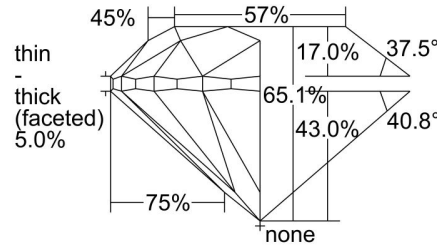

GIA NATURAL DIAMOND GRADING REPORT

February 19, 2024
GIA Report Number 7488595472
Shape and Cutting Style Round Brilliant
Measurements 7.79 - 7.92 x 5.11 mm

GRADING RESULTS

Carat Weight 2.01 carat
Color Grade F
Clarity Grade VVS1
Cut Grade Very Good

ADDITIONAL GRADING INFORMATION

Polish Excellent
Symmetry Very Good
Fluorescence None
Inscription(s): GIA 7488595472

PROPORTIONS

Profile to actual proportions

CLARITY CHARACTERISTICS

KEY TO SYMBOLS*

- Cloud
- Feather

* Red symbols denote internal characteristics (inclusions). Green or black symbols denote external characteristics (blemishes). Diagram is an approximate representation of the diamond, and symbols shown indicate type, position, and approximate size of clarity characteristics. All clarity characteristics may not be shown. Details of finish are not shown.