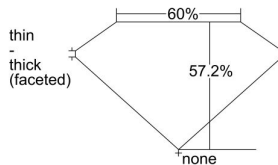

GIA®

FACSIMILE

GIA REPORT

7488616828

Verify this report at GIA.edu

GIA NATURAL DIAMOND DOSSIER®

February 20, 2024
GIA Report Number 7488616828
Shape and Cutting Style ..... Heart Brilliant
Measurements ..... 4.37 x 4.82 x 2.76 mm

GRADING RESULTS

Carat Weight ..... 0.33 carat
Color Grade ..... F
Clarity Grade VS2

ADDITIONAL GRADING INFORMATION

Polish ..... Very Good
Symmetry ..... Very Good
Fluorescence ..... None
Clarity Characteristics ..... Crystal
Inscription(s): GIA 7488616828

PROPORTIONS

Profile not to actual proportions

GRADING SCALES

GIA COLOR SCALE		GIA CLARITY SCALE			
COLORLESS	D	VERY VERY SLIGHTLY INCLUDED	FLAWLESS		
	E		INTERNALLY FLAWLESS		
	F		VVS₁		
	NEAR COLORLESS	G	VVS₂		
		H	VERY SLIGHTLY INCLUDED	VS₁	
		I		VS₂	
		FAINT	J	SLIGHTLY INCLUDED	SI₁
			K		SI₂
	L		I₁		
	VERT LIGHT		M	INCLUDED	I₂
N			I₃		
O					
P					
Q					
LIGHT	R				
	S				
	T				
	U				
	V				
	W				
	X				
	Y				
	Z