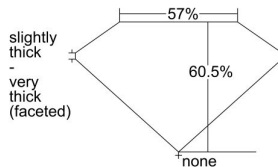

GIA®

FACSIMILE

GIA REPORT 7488623888

Verify this report at gia.edu

GIA NATURAL DIAMOND DOSSIER®

February 22, 2024
GIA Report Number 7488623888
Shape and Cutting Style ..... Heart Brilliant
Measurements ..... 5.42 x 6.43 x 3.89 mm

GRADING RESULTS

Carat Weight ..... 0.81 carat
Color Grade ..... J
Clarity Grade ..... Internally Flawless

ADDITIONAL GRADING INFORMATION

Polish ..... Excellent
Symmetry ..... Very Good
Fluorescence ..... None
Clarity Characteristics ..... Minor Details of Polish
Inscription(s): GIA 7488623888

PROPORTIONS

Profile not to actual proportions

GRADING SCALES

GIA COLOR SCALE		GIA CLARITY SCALE		
NEAR COLORLESS	D	VERY VERY SLIGHTLY INCLUDED	FLAWLESS	
	E		INTERNALLY FLAWLESS	
	F	VERY SLIGHTLY INCLUDED	VVS₁	
	G		VVS₂	
	H		VS₁	
	FAINT	I	SLIGHTLY INCLUDED	VS₂
		J		SI₁
		K	INCLUDED	SI₂
		L		I₁
		M		I₂
LIGHT	N		I₃	
	O			
	P			
	Q			
	R