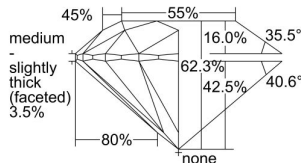

GIA®

FACSIMILE

GIA REPORT 7488633403

Verify this report at GIA.edu

GIA NATURAL DIAMOND DOSSIER®

February 26, 2024
GIA Report Number **7488633403**
Shape and Cutting Style ..... **Round Brilliant**
Measurements ..... **6.17 - 6.20 x 3.86 mm**

GRADING RESULTS

Carat Weight ..... **0.91 carat**
Color Grade ..... **K**
Clarity Grade ..... **Internally Flawless**
Cut Grade ..... **Excellent**

ADDITIONAL GRADING INFORMATION

Polish ..... **Excellent**
Symmetry ..... **Excellent**
Fluorescence ..... **None**
Clarity Characteristics..... **Minor Details of Polish**
Inscription(s): **GIA 7488633403**

PROPORTIONS

Profile to actual proportions