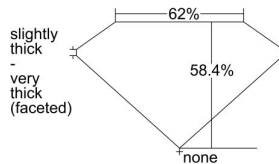

GIA®

FACSIMILE

GIA REPORT

7488646644

Verify this report at gia.edu

GIA NATURAL DIAMOND DOSSIER®

March 18, 2024

GIA Report Number 7488646644

Shape and Cutting Style ..... Heart Brilliant

Measurements ..... 5.74 x 6.81 x 3.98 mm

GRADING RESULTS

Carat Weight ..... 0.90 carat

Color Grade ..... G

Clarity Grade VVS2

ADDITIONAL GRADING INFORMATION

Polish ..... Excellent

Symmetry ..... Excellent

Fluorescence ..... Faint

Clarity Characteristics ..... Needle, Pinpoint

Inscription(s): GIA 7488646644

PROPORTIONS

Profile not to actual proportions

GRADING SCALES

GIA COLOR SCALE		GIA CLARITY SCALE	
COLORLESS	D	VERY VERY SLIGHTLY INCLUDED	FLAWLESS
	E		INTERNALLY FLAWLESS
	F		VVS₁
	G		VVS₂
	H		VS₁
	I		VS₂
	J		SI₁
	K		SI₂
	L		I₁
	M		I₂
NEAR COLORLESS	N	SLIGHTLY INCLUDED	I₃
	O		
	P		
	Q		
FAINT	R		
	S		
	T		
	U		
VERY LIGHT	V		
	W		
	X		
	Y		
LIGHT	Z