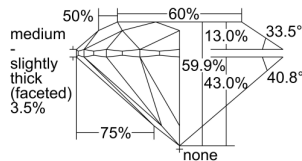

GIA®

FACSIMILE

GIA REPORT

7488686756

Verify this report at GIA.edu

GIA NATURAL DIAMOND DOSSIER®

February 28, 2024

GIA Report Number **7488686756**

Shape and Cutting Style ..... **Round Brilliant**

Measurements ..... **4.77 - 4.79 x 2.87 mm**

GRADING RESULTS

Carat Weight ..... **0.40 carat**

Color Grade ..... **F**

Clarity Grade **VVS1**

Cut Grade ..... **Excellent**

ADDITIONAL GRADING INFORMATION

Polish ..... **Excellent**

Symmetry ..... **Excellent**

Fluorescence ..... **Faint**

Clarity Characteristics... **Pinpoint, Cloud, Internal Graining, Cavity**

Inscription(s): **GIA 7488686756**

PROPORTIONS

GRADING SCALES

GIA COLOR SCALE

COLORED	D
	E
	F
	G
	H
	I
	J
NEAR COLORLESS	K
	L
	M
	N
	O
	P
	Q
	R
	S
	T
	U
	V
	W
	X
	Y
LIGHT	Z

GIA CLARITY SCALE

VERY VERY SLIGHTLY INCLUDED	FLAWLESS
	INTERNALLY FLAWLESS
VERY SLIGHTLY INCLUDED	VVS₁
	VVS₂
SLIGHTLY INCLUDED	VS₁
	VS₂
INCLUDED	SI₁
	SI₂
INCLUDED	I₁
	I₂
	I₃

GIA CUT SCALE

EXCELLENT
VERY GOOD
GOOD
FAIR
POOR