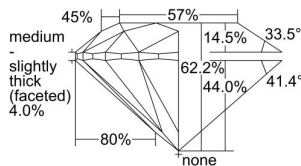

GIA®

FACSIMILE

GIA REPORT 7488717473

Verify this report at GIA.edu

GIA NATURAL DIAMOND DOSSIER®

March 04, 2024
GIA Report Number **7488717473**
Shape and Cutting Style ..... **Round Brilliant**
Measurements ..... **5.37 - 5.41 x 3.35 mm**

GRADING RESULTS

Carat Weight ..... **0.60 carat**
Color Grade ..... **G**
Clarity Grade **VVS2**
Cut Grade ..... **Excellent**

ADDITIONAL GRADING INFORMATION

Polish ..... **Excellent**
Symmetry ..... **Excellent**
Fluorescence ..... **None**
Clarity Characteristics ..... **Pinpoint**
Inscription(s): **GIA 7488717473**

PROPORTIONS

Profile to actual proportions

GRADING SCALES

GIA COLOR SCALE	GIA CLARITY SCALE	GIA CUT SCALE	
D	FLAWLESS	EXCELLENT	
E	INTERNALLY FLAWLESS		
F		VVS₁	VERY GOOD
G	VVS₂		
H	VS₁	GOOD	
I	VS₂		
J	SI₁	FAIR	
K	SI₂		
L	I₁	POOR	
M	I₂		
N	I₃		
O			
P			
Q			
R			
S			
T			
U			
V			
W			
X			
Y			
Z