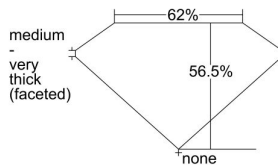

GIA®

FACSIMILE

GIA REPORT 7488740437

Verify this report at GIA.edu

GIA NATURAL DIAMOND DOSSIER®

March 05, 2024
GIA Report Number **7488740437**
Shape and Cutting Style ..... **Heart Brilliant**
Measurements ..... **4.89 x 5.56 x 3.14 mm**

GRADING RESULTS

Carat Weight ..... **0.50 carat**
Color Grade ..... **I**
Clarity Grade **S11**

ADDITIONAL GRADING INFORMATION

Polish ..... **Excellent**
Symmetry ..... **Very Good**
Fluorescence ..... **None**
Clarity Characteristics..... **Cloud, Crystal, Feather**
Inspection(s): **GIA 7488740437**

PROPORTIONS

Profile not to actual proportions

GRADING SCALES

GIA COLOR SCALE		GIA CLARITY SCALE			
COLORLESS	D	VERY VERY SLIGHTLY INCLUDED	FLAWLESS		
	E		INTERNALLY FLAWLESS		
	F	VERY SLIGHTLY INCLUDED	VVS₁		
	G		VVS₂		
	H		VS₁		
	NEAR COLORLESS	I	SLIGHTLY INCLUDED	VS₂	
		J		S1₁	
		FAINT	K	INCLUDED	S1₂
			L		I₁
			M		I₂
VERT LIGHT	N	LIGHT	I₃		
	O				
	P				
	Q				
	R